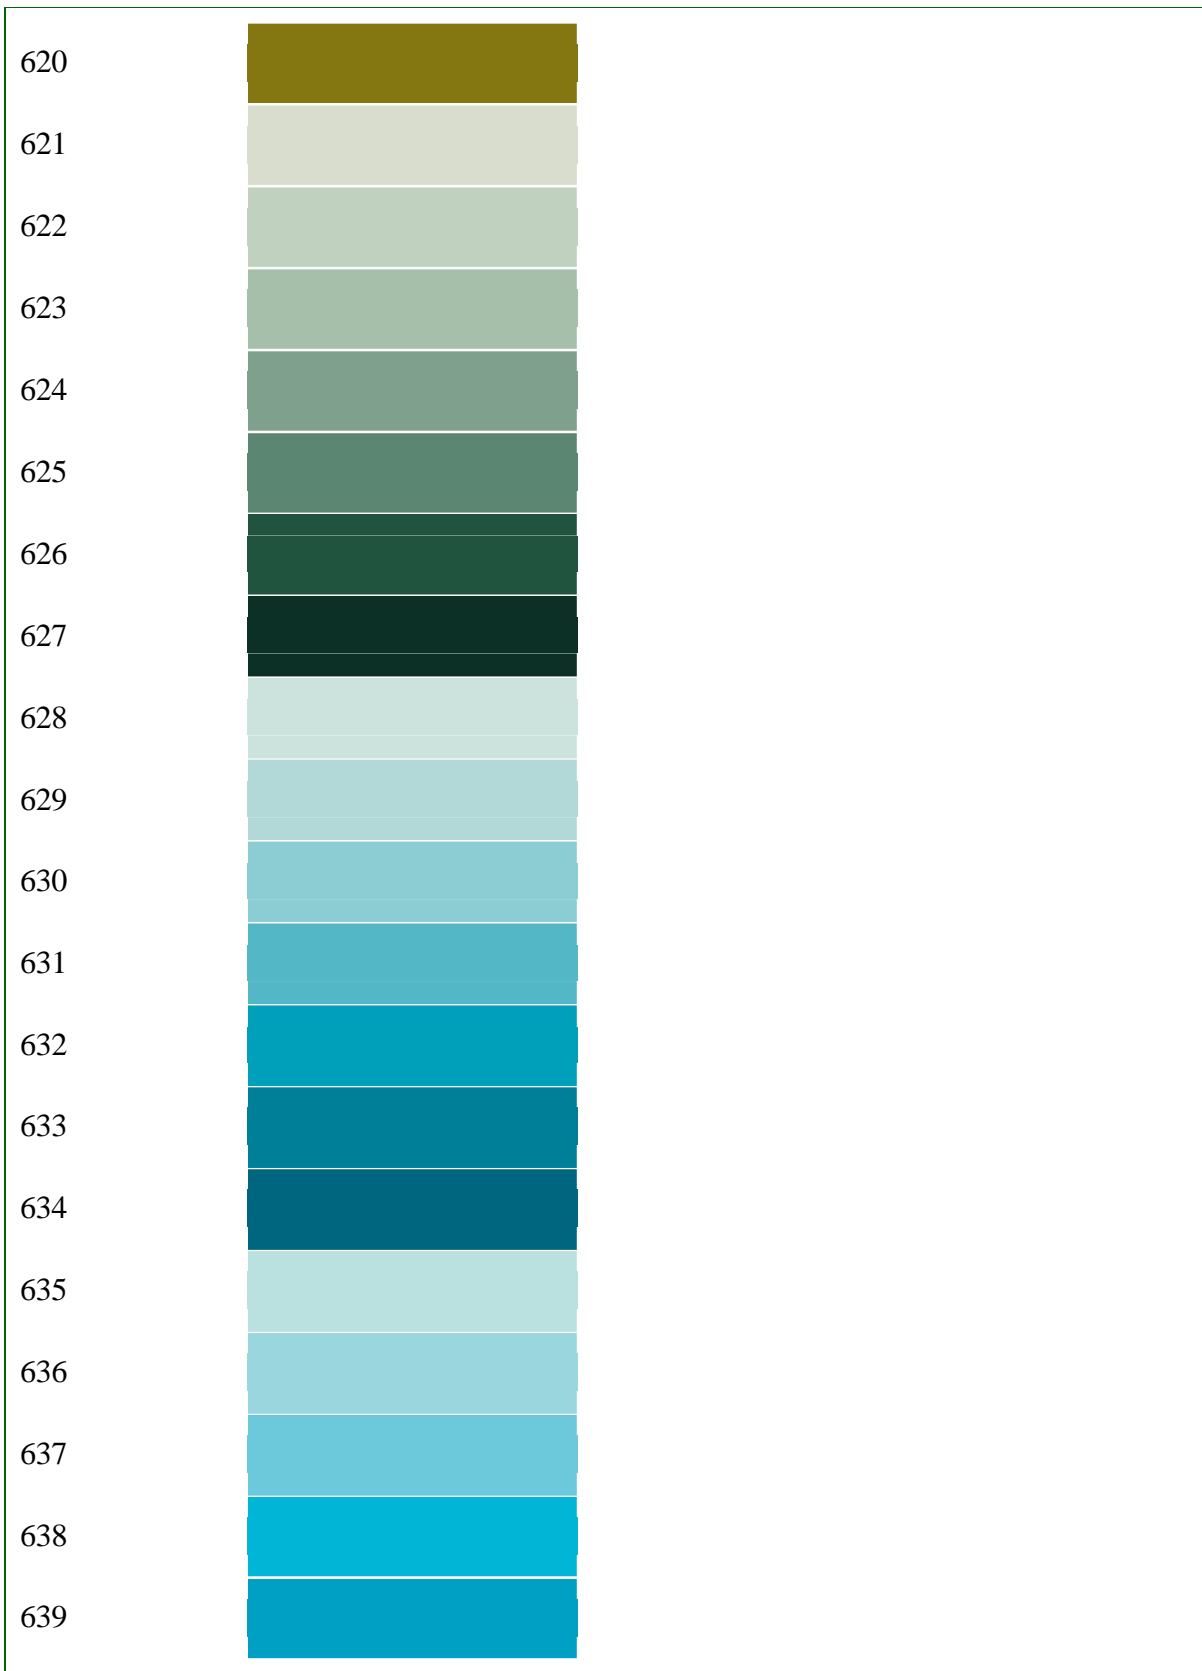

# Pantone Color Table

## **Disclaimer:**

The Pantone Matching System (PMS) is a system shared world wide by the graphic arts industry. You may view this screen to help specify a certain PMS number to use with your job, however you should note that every computer monitor varies slightly in color. To insure an accurate PMS match, you should consult a graphic artist in your area to view an actual PMS color swatch book.

<b>PMS</b>	<b>Color</b>
100	
101	
102	
103	
104	
105	
106	
107	
108	
109	
110	
111	
112	
113	
114	
115	
116	
117	
118	
119	

720

721

722

723

724

725

726