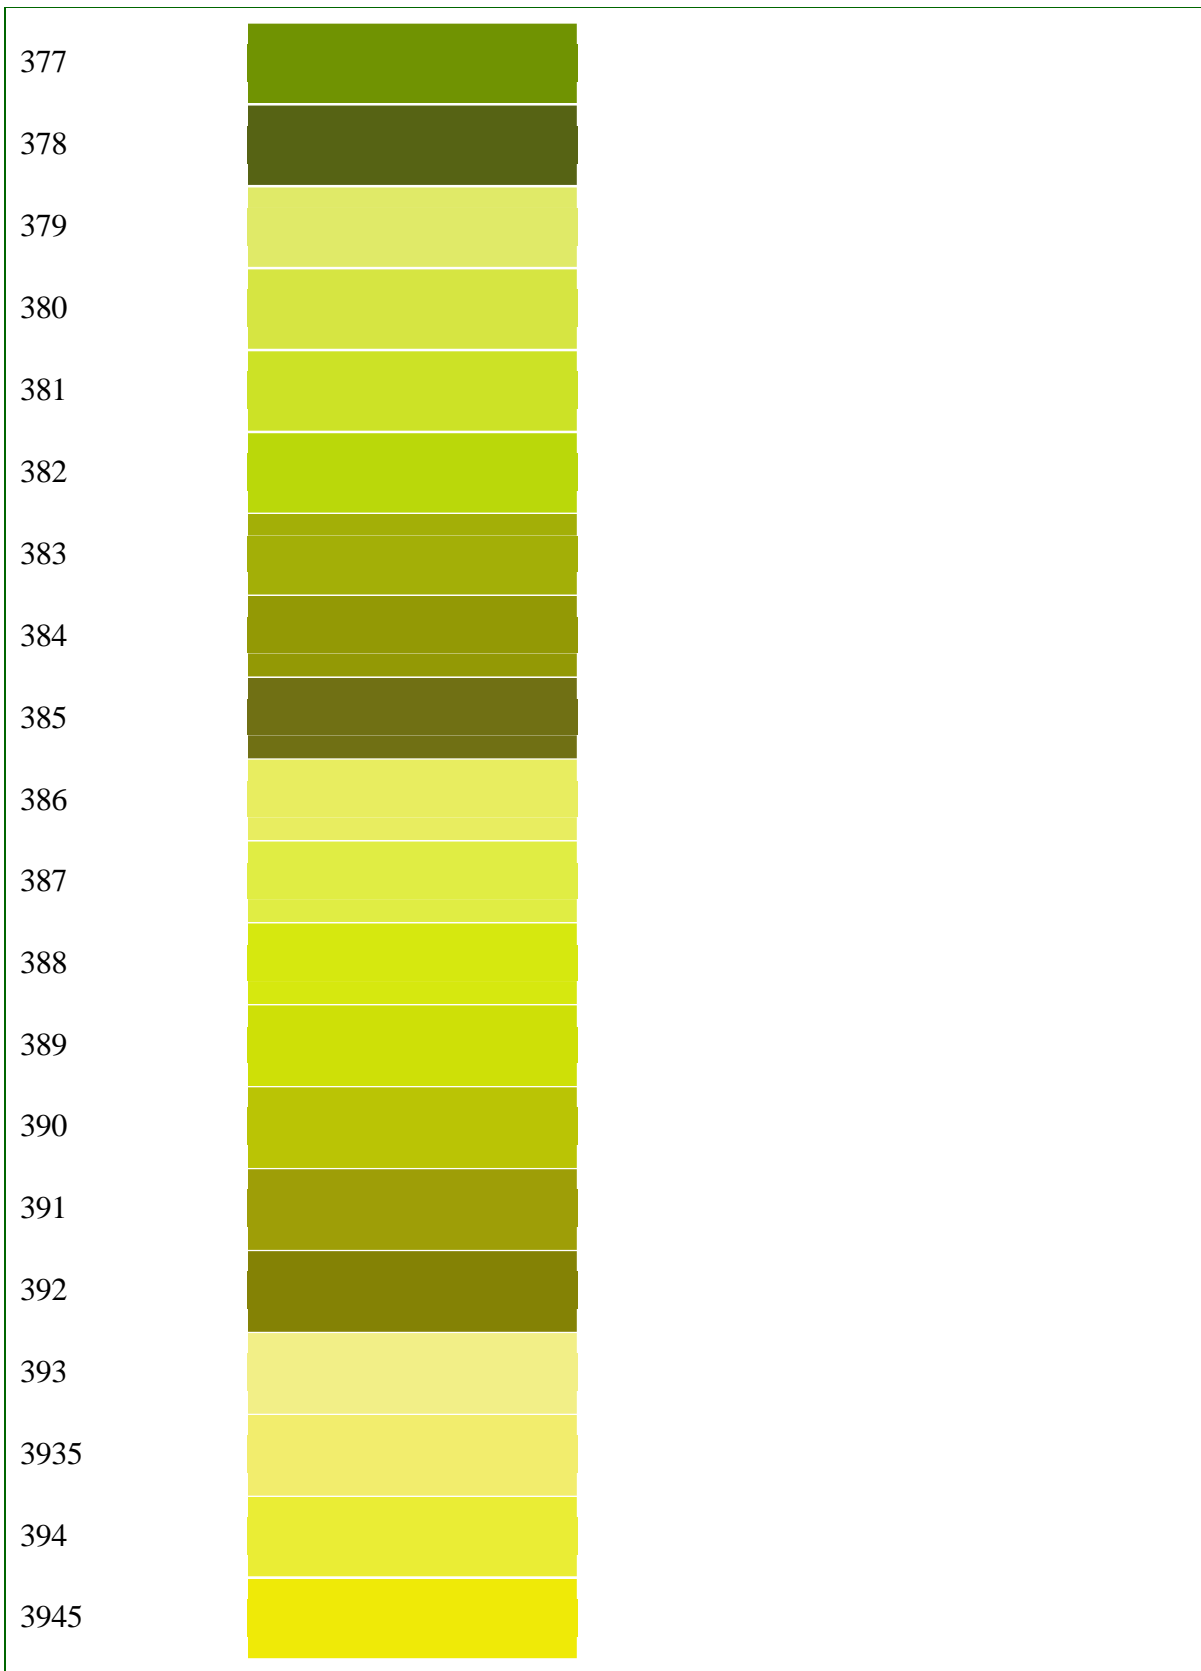

# Pantone Color Table

## **Disclaimer:**

The Pantone Matching System (PMS) is a system shared world wide by the graphic arts industry. You may view this screen to help specify a certain PMS number to use with your job, however you should note that every computer monitor varies slightly in color. To insure an accurate PMS match, you should consult a graphic artist in your area to view an actual PMS color swatch book.

<b>PMS</b>	<b>Color</b>
100	
101	
102	
103	
104	
105	
106	
107	
108	
109	
110	
111	
112	
113	
114	
115	
116	
117	
118	
119	

720

721

722

723

724

725

726