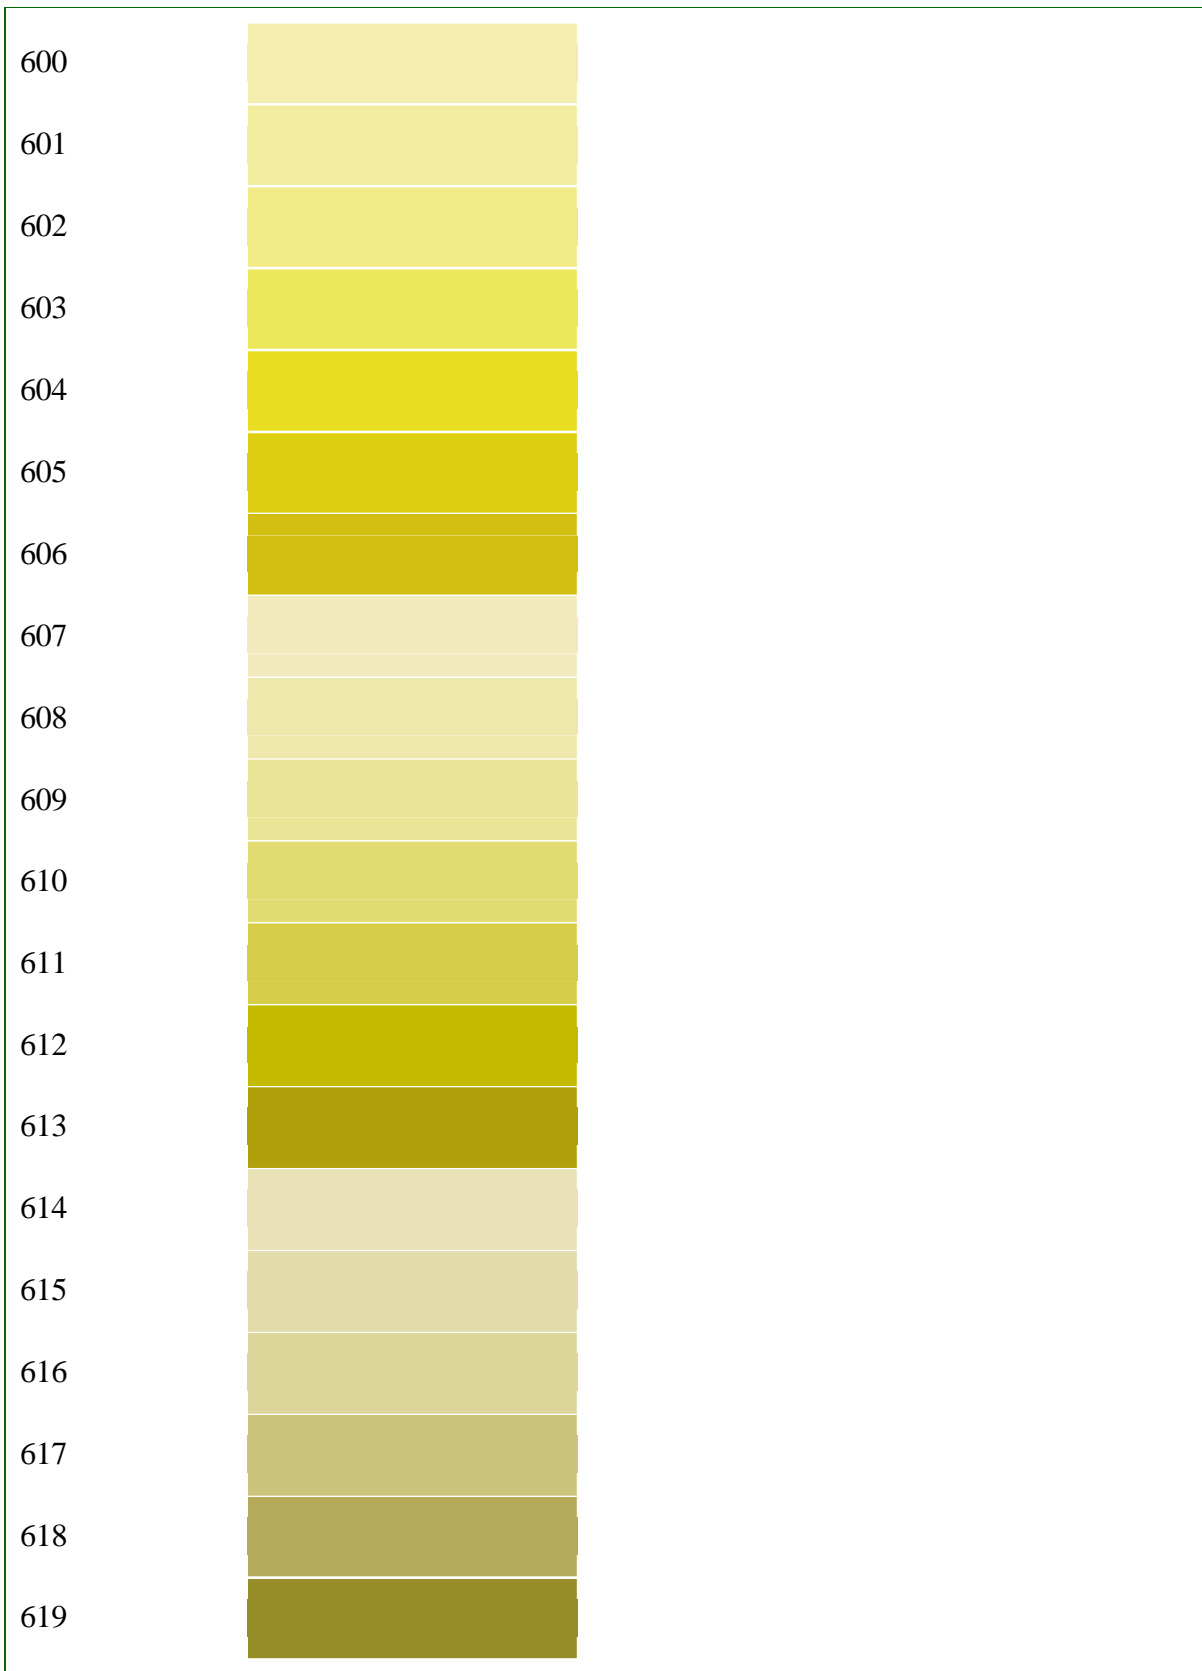

# Pantone Color Table

## **Disclaimer:**

The Pantone Matching System (PMS) is a system shared world wide by the graphic arts industry. You may view this screen to help specify a certain PMS number to use with your job, however you should note that every computer monitor varies slightly in color. To insure an accurate PMS match, you should consult a graphic artist in your area to view an actual PMS color swatch book.

<b>PMS</b>	<b>Color</b>
100	
101	
102	
103	
104	
105	
106	
107	
108	
109	
110	
111	
112	
113	
114	
115	
116	
117	
118	
119	

720

721

722

723

724

725

726