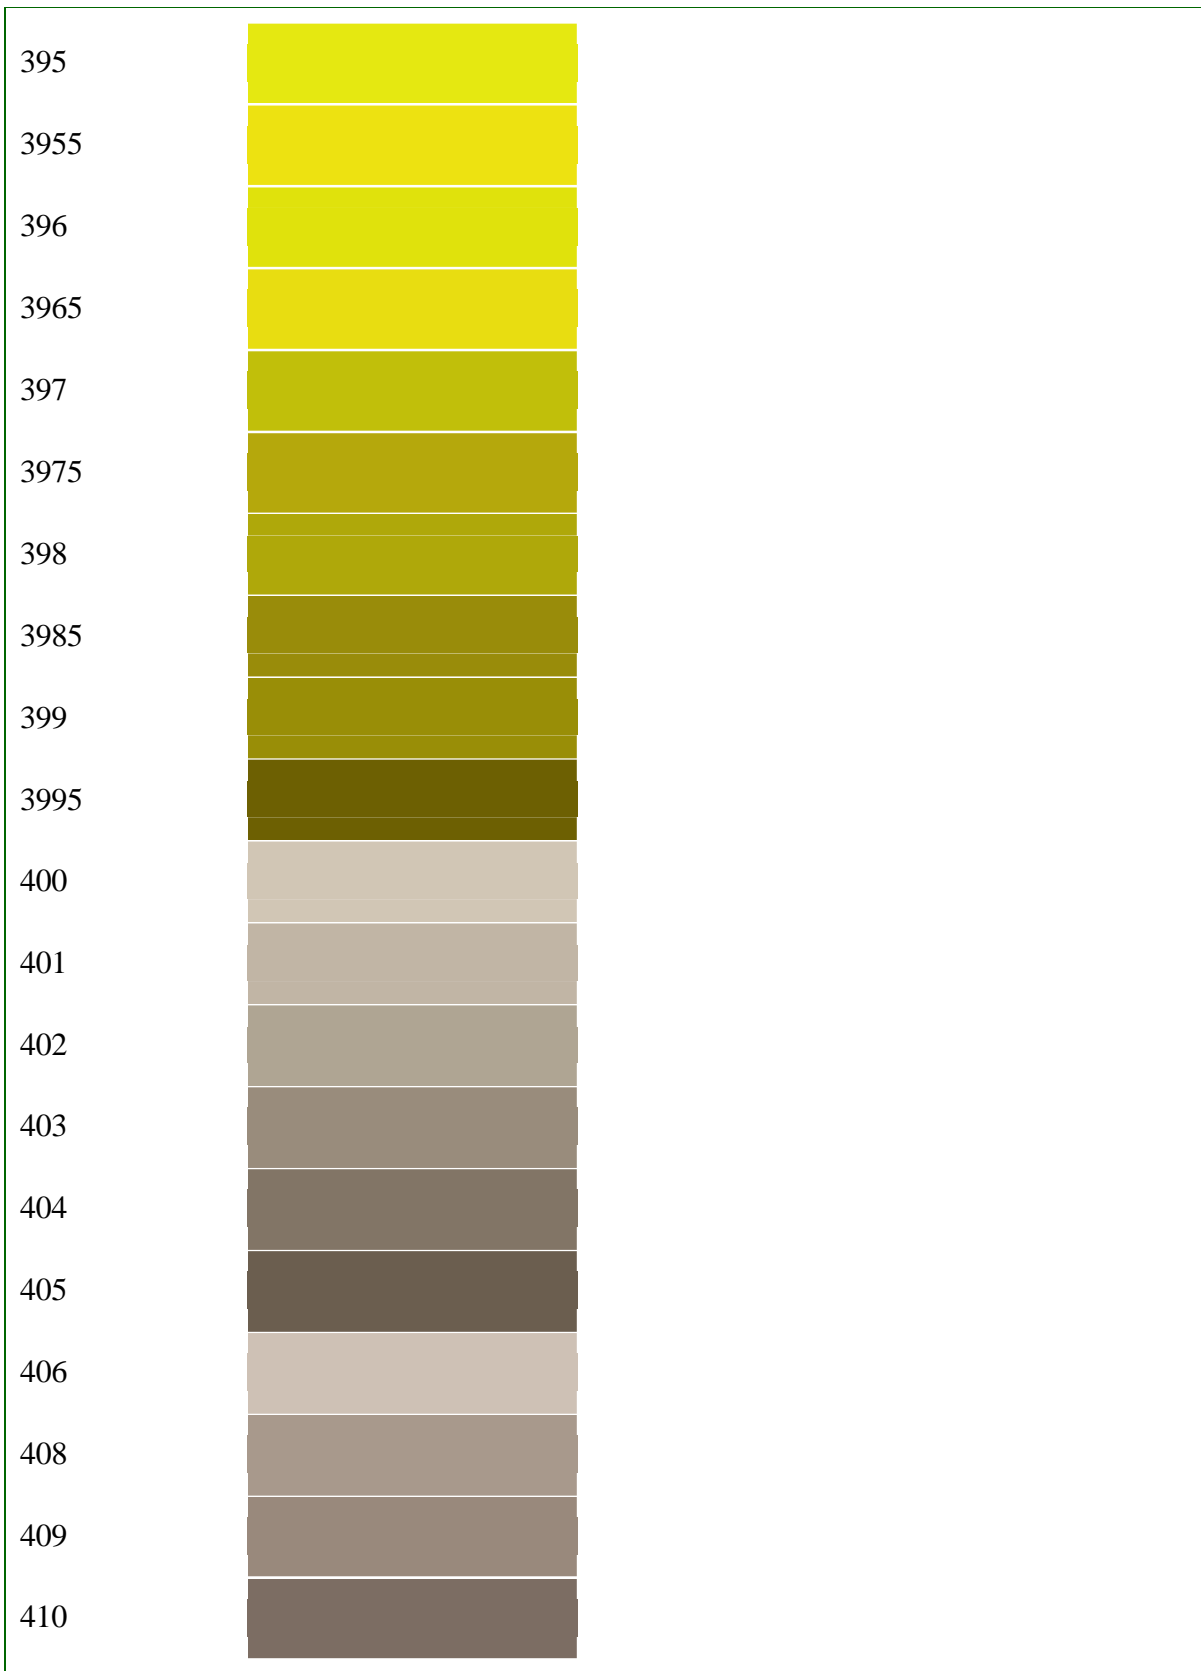

# Pantone Color Table

## **Disclaimer:**

The Pantone Matching System (PMS) is a system shared world wide by the graphic arts industry. You may view this screen to help specify a certain PMS number to use with your job, however you should note that every computer monitor varies slightly in color. To insure an accurate PMS match, you should consult a graphic artist in your area to view an actual PMS color swatch book.

<b>PMS</b>	<b>Color</b>
100	
101	
102	
103	
104	
105	
106	
107	
108	
109	
110	
111	
112	
113	
114	
115	
116	
117	
118	
119	

720

721

722

723

724

725

726