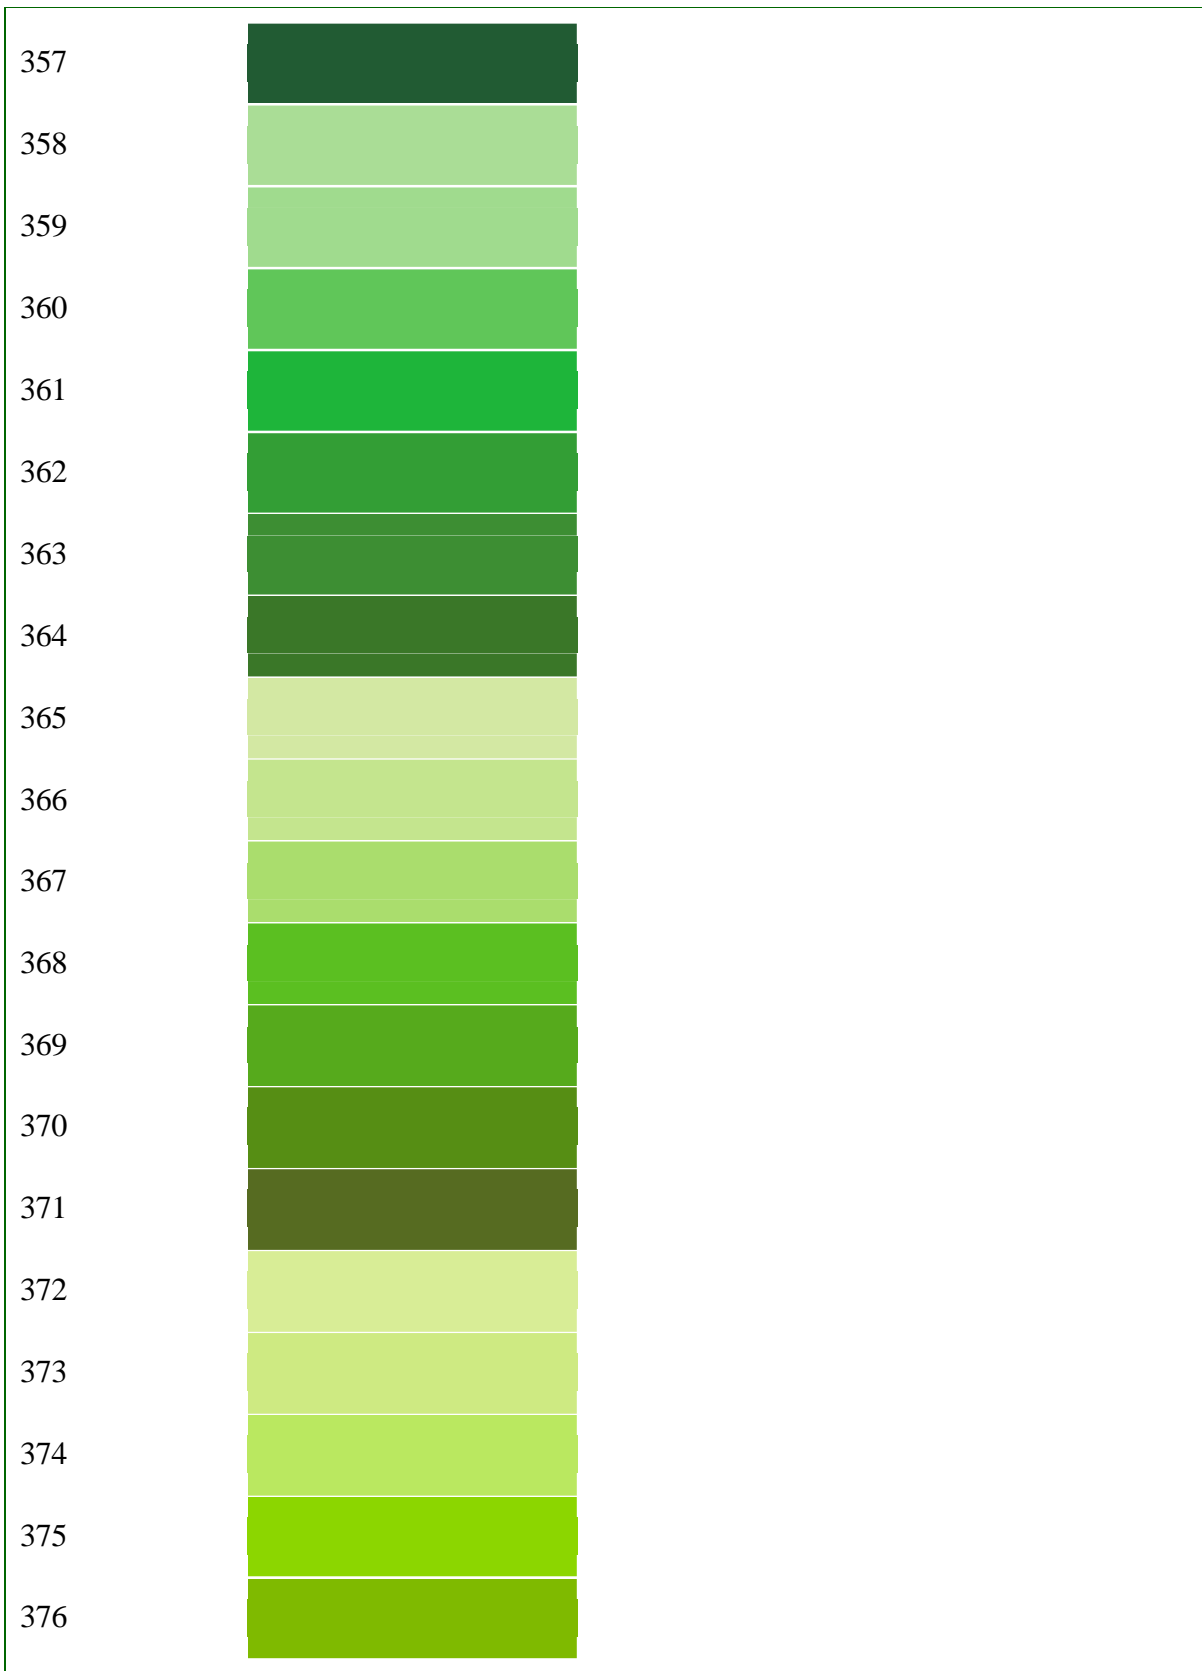

# Pantone Color Table

## **Disclaimer:**

The Pantone Matching System (PMS) is a system shared world wide by the graphic arts industry. You may view this screen to help specify a certain PMS number to use with your job, however you should note that every computer monitor varies slightly in color. To insure an accurate PMS match, you should consult a graphic artist in your area to view an actual PMS color swatch book.

<b>PMS</b>	<b>Color</b>
100	
101	
102	
103	
104	
105	
106	
107	
108	
109	
110	
111	
112	
113	
114	
115	
116	
117	
118	
119	

720

721

722

723

724

725

726