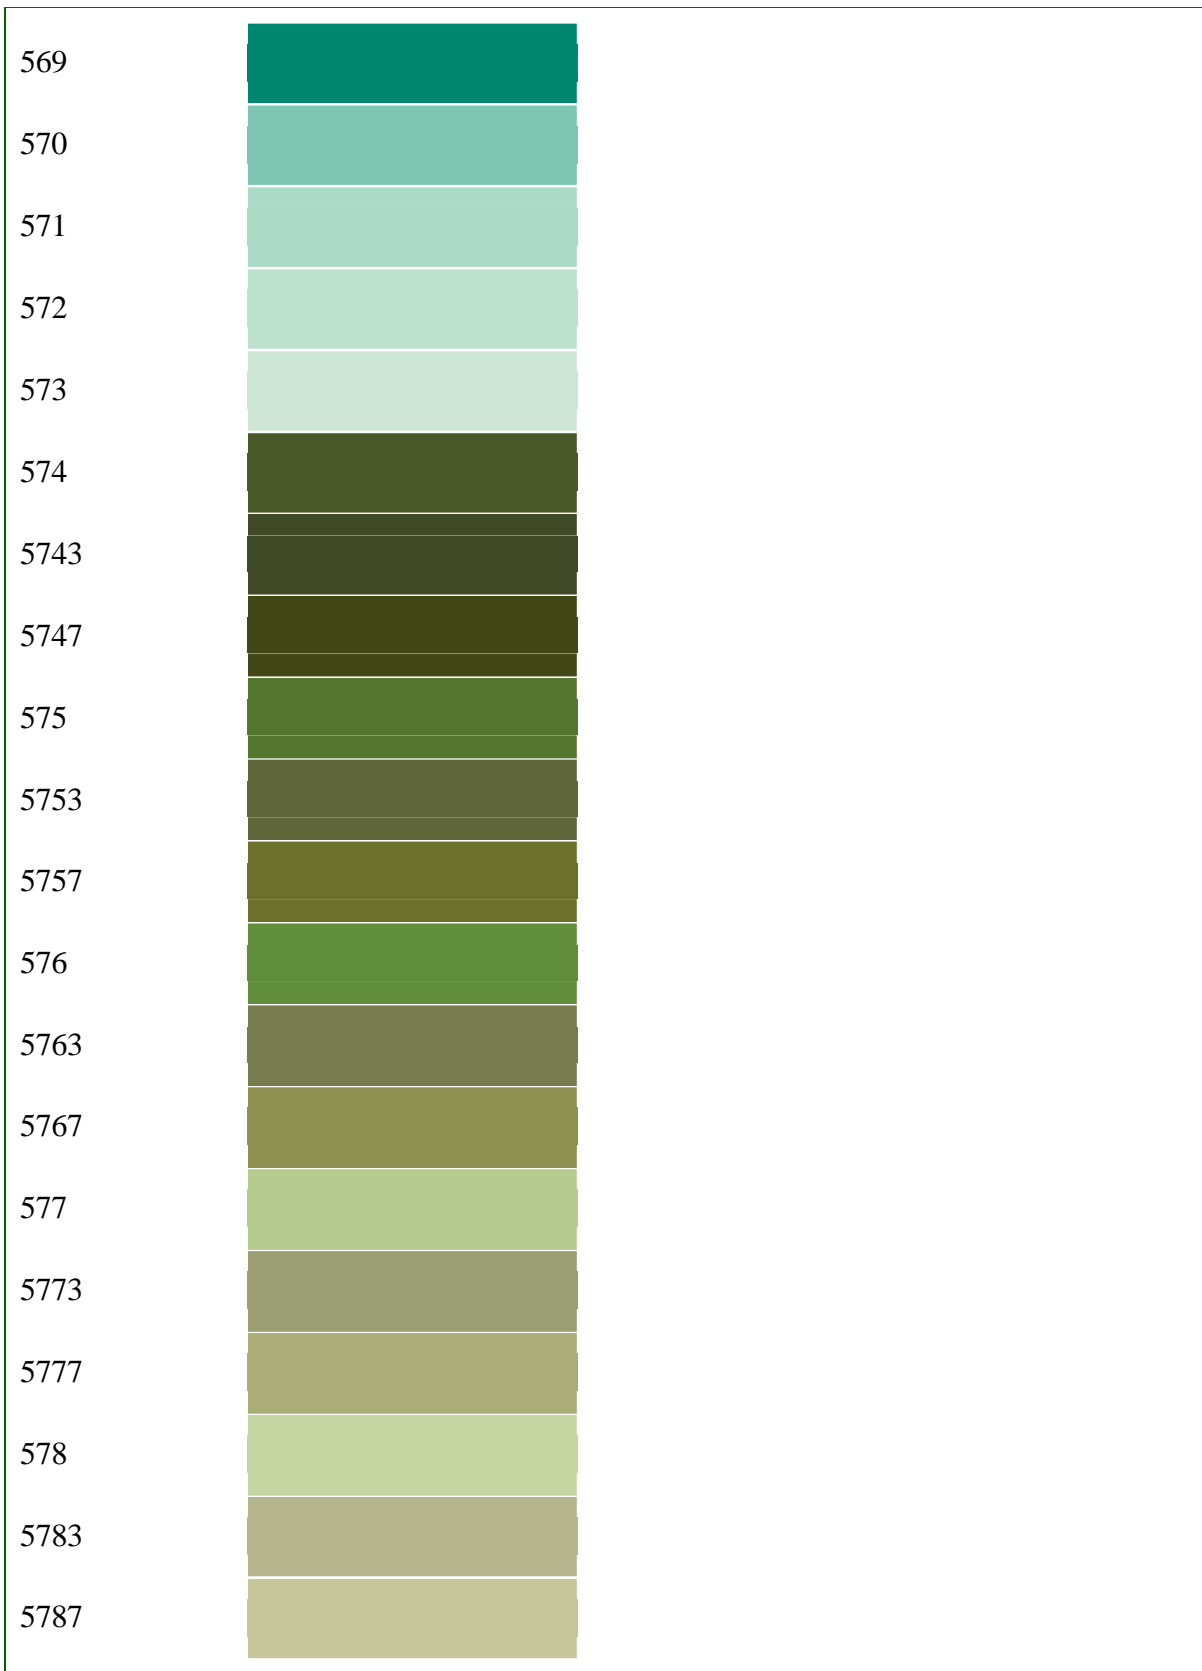

# Pantone Color Table

## **Disclaimer:**

The Pantone Matching System (PMS) is a system shared world wide by the graphic arts industry. You may view this screen to help specify a certain PMS number to use with your job, however you should note that every computer monitor varies slightly in color. To insure an accurate PMS match, you should consult a graphic artist in your area to view an actual PMS color swatch book.

<b>PMS</b>	<b>Color</b>
100	
101	
102	
103	
104	
105	
106	
107	
108	
109	
110	
111	
112	
113	
114	
115	
116	
117	
118	
119	

720

721

722

723

724

725

726