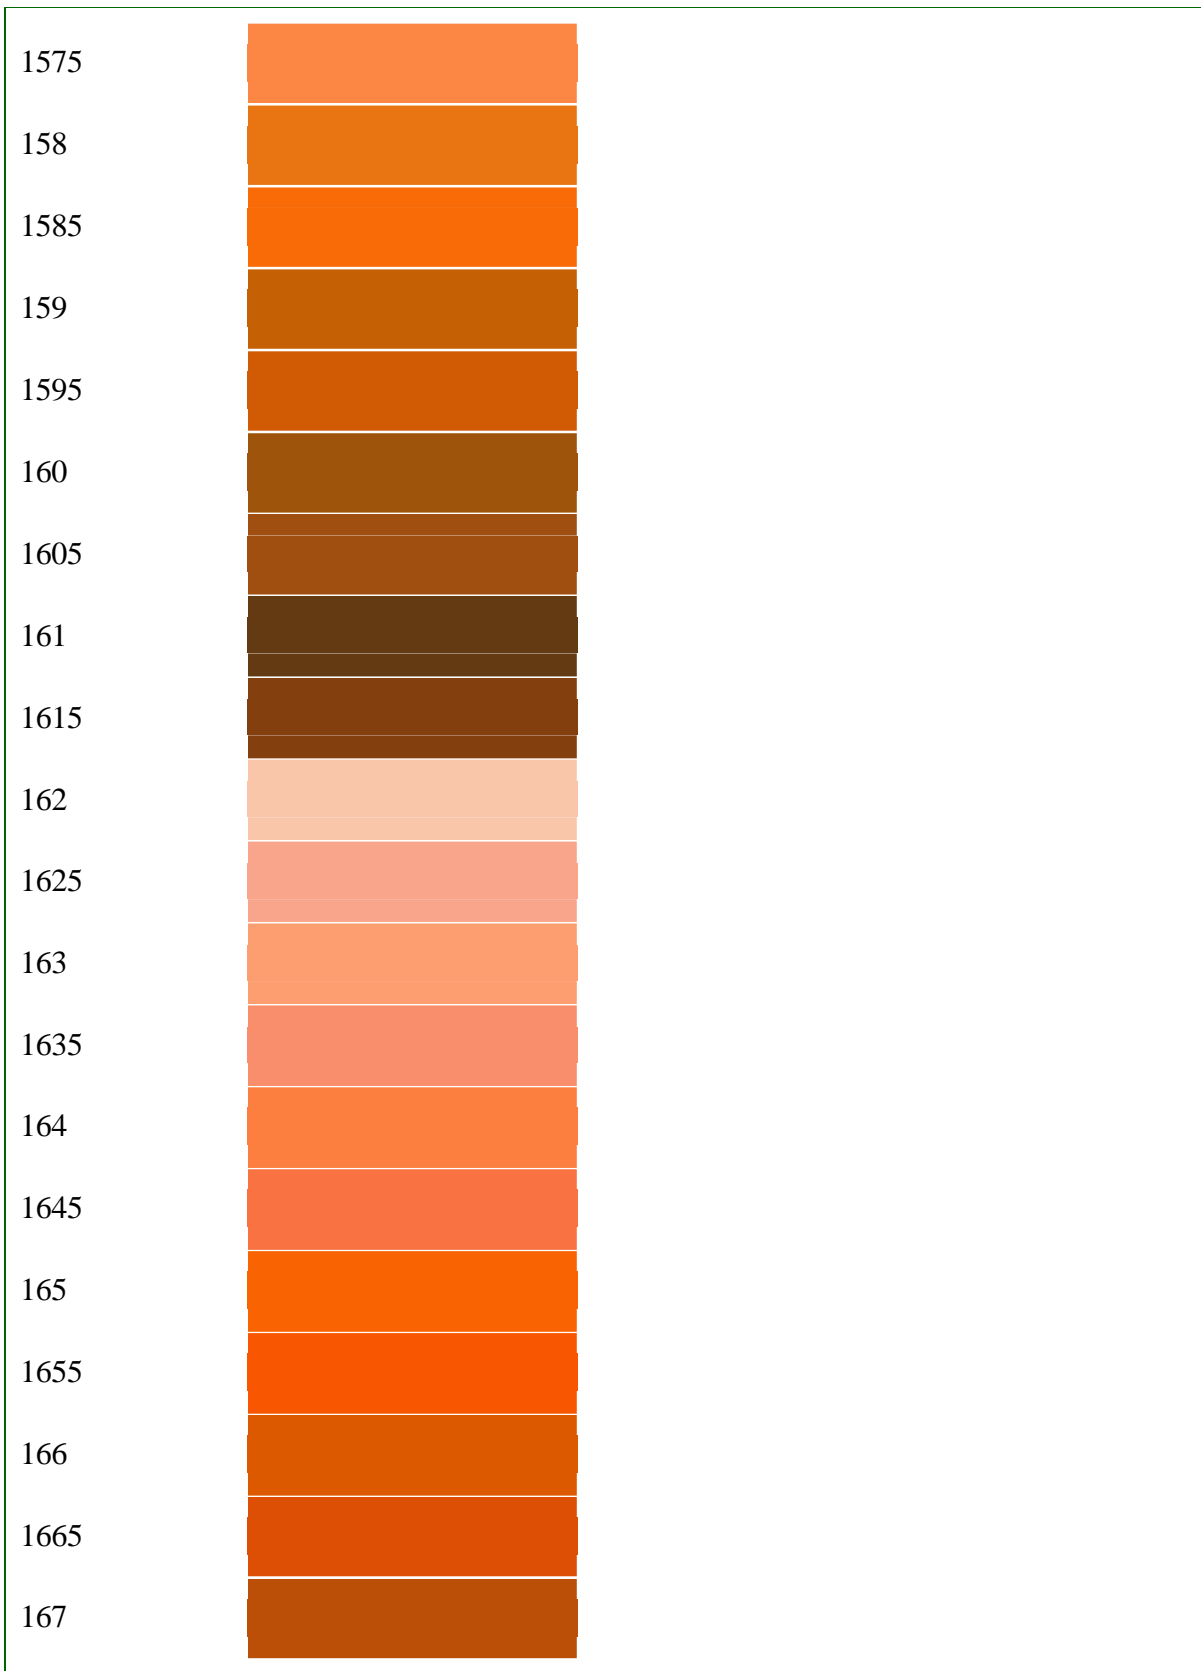

# Pantone Color Table

## **Disclaimer:**

The Pantone Matching System (PMS) is a system shared world wide by the graphic arts industry. You may view this screen to help specify a certain PMS number to use with your job, however you should note that every computer monitor varies slightly in color. To insure an accurate PMS match, you should consult a graphic artist in your area to view an actual PMS color swatch book.

<b>PMS</b>	<b>Color</b>
100	
101	
102	
103	
104	
105	
106	
107	
108	
109	
110	
111	
112	
113	
114	
115	
116	
117	
118	
119	

720

721

722

723

724

725

726