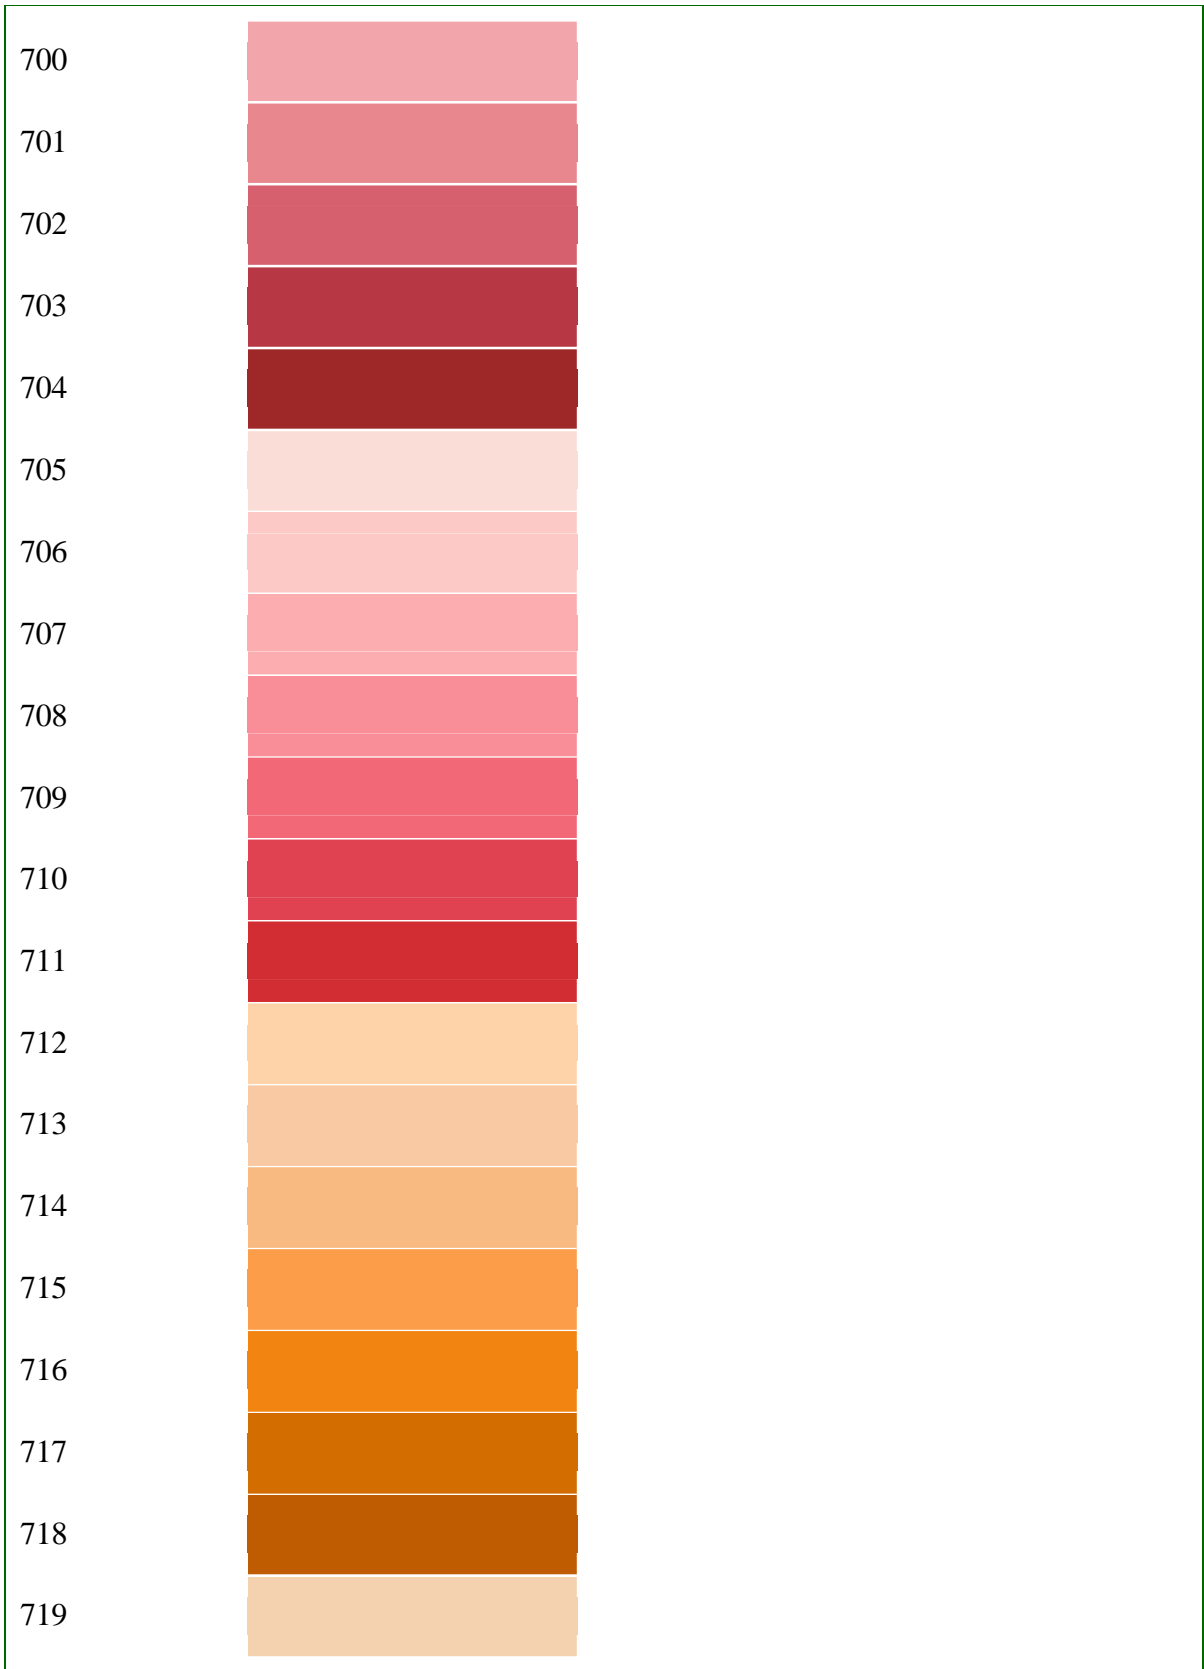

# Pantone Color Table

## **Disclaimer:**

The Pantone Matching System (PMS) is a system shared world wide by the graphic arts industry. You may view this screen to help specify a certain PMS number to use with your job, however you should note that every computer monitor varies slightly in color. To insure an accurate PMS match, you should consult a graphic artist in your area to view an actual PMS color swatch book.

<b>PMS</b>	<b>Color</b>
100	
101	
102	
103	
104	
105	
106	
107	
108	
109	
110	
111	
112	
113	
114	
115	
116	
117	
118	
119	

720

721

722

723

724

725

726