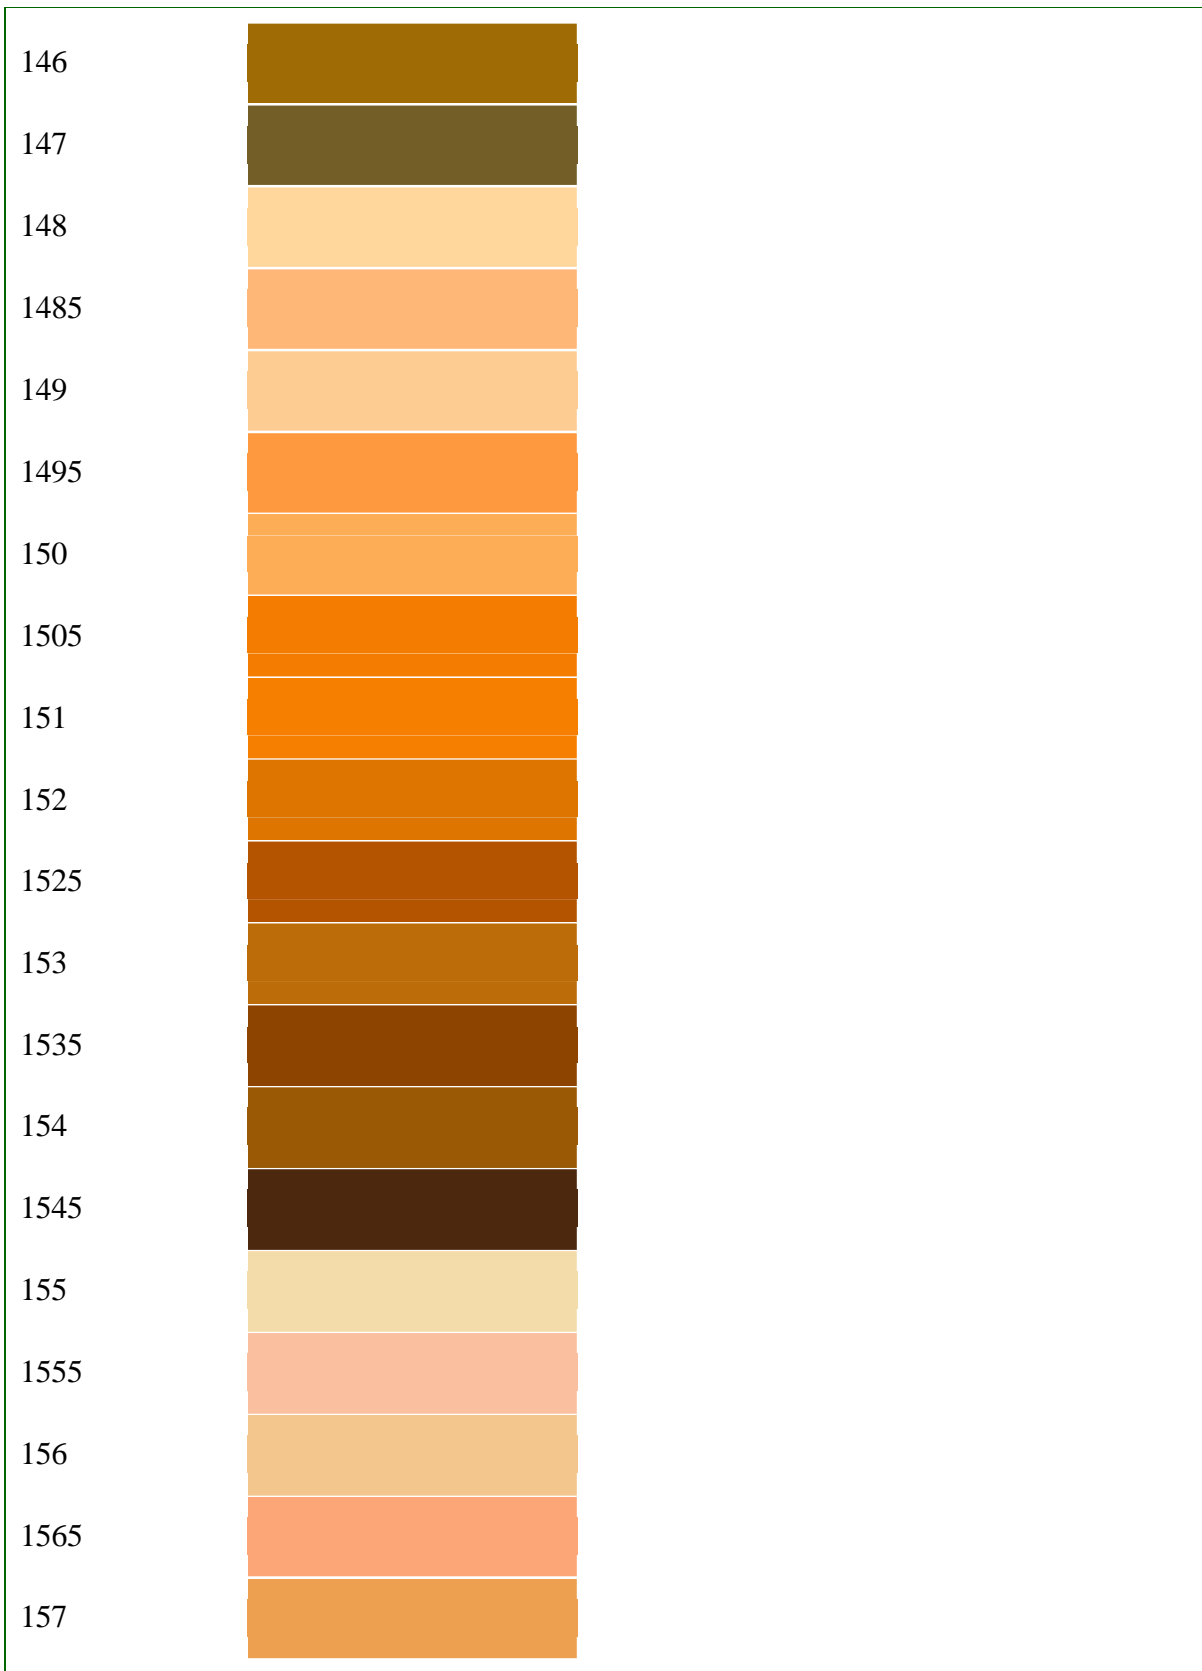

# Pantone Color Table

## **Disclaimer:**

The Pantone Matching System (PMS) is a system shared world wide by the graphic arts industry. You may view this screen to help specify a certain PMS number to use with your job, however you should note that every computer monitor varies slightly in color. To insure an accurate PMS match, you should consult a graphic artist in your area to view an actual PMS color swatch book.

<b>PMS</b>	<b>Color</b>
100	
101	
102	
103	
104	
105	
106	
107	
108	
109	
110	
111	
112	
113	
114	
115	
116	
117	
118	
119	

720

721

722

723

724

725

726