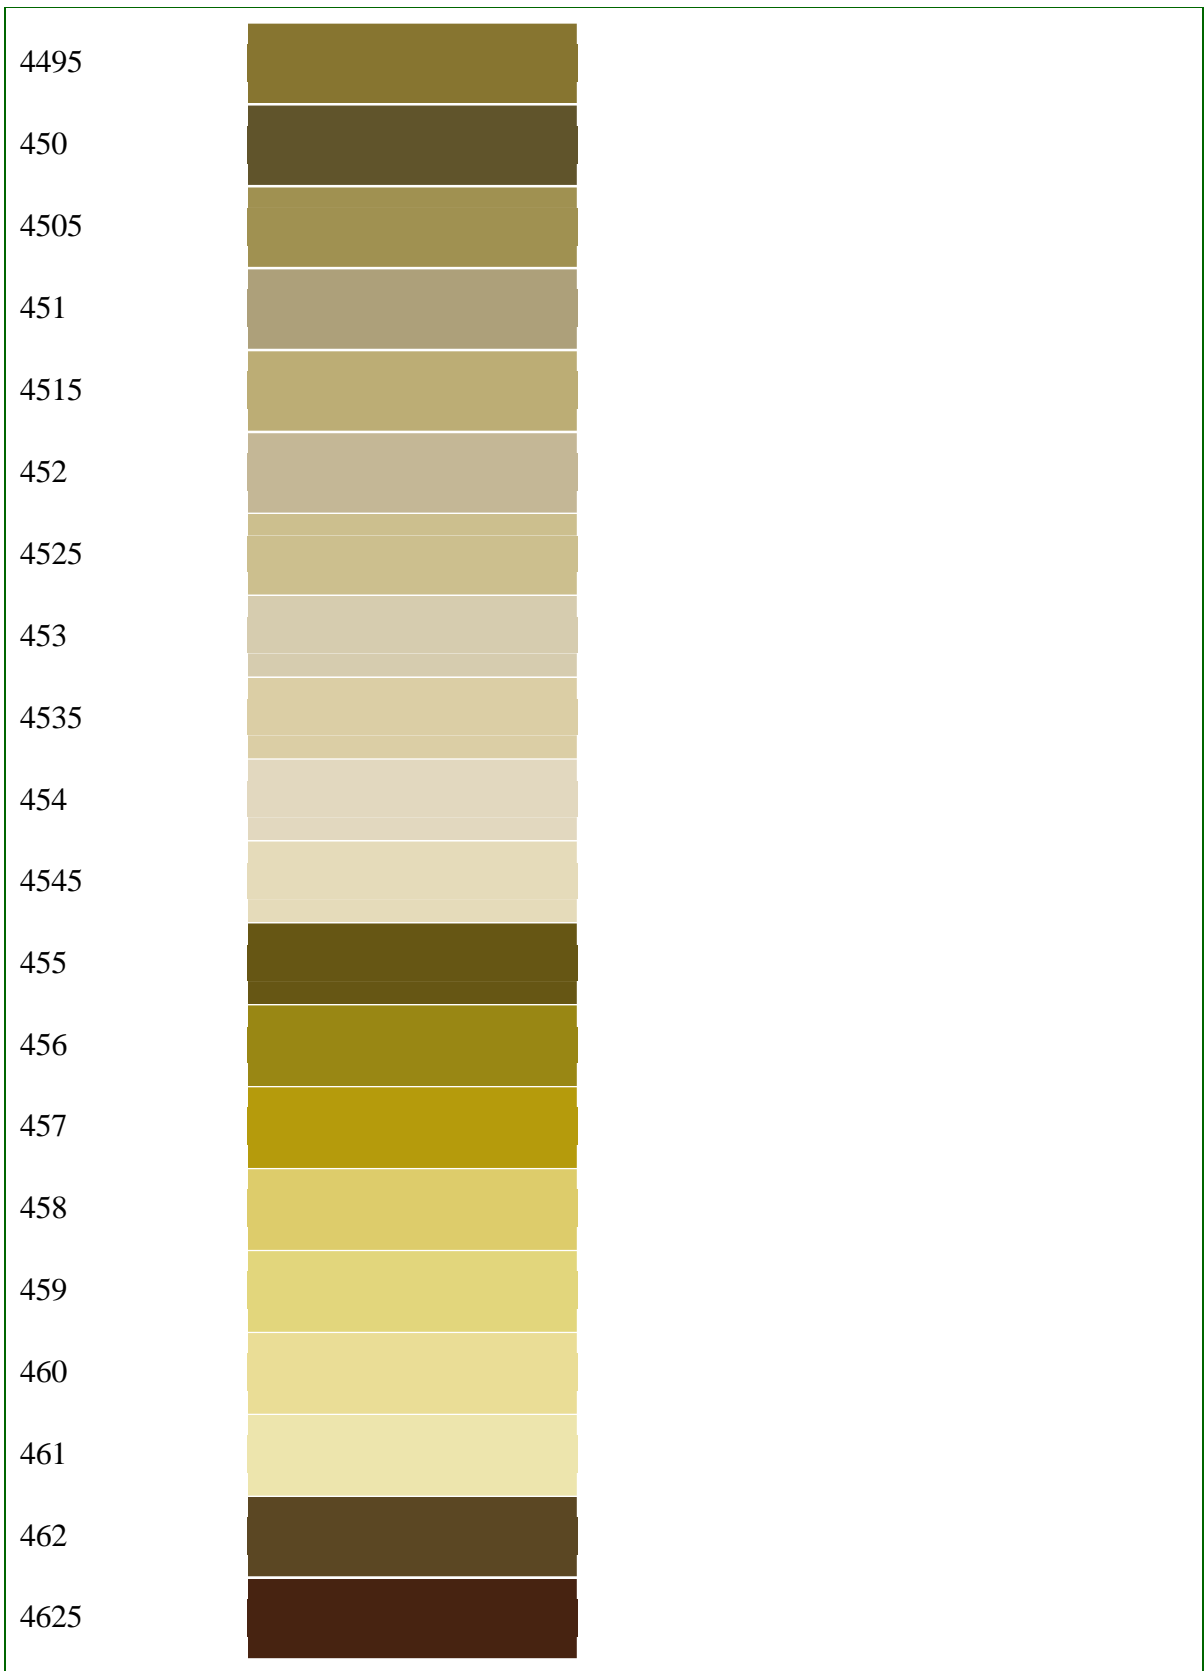

# Pantone Color Table

## **Disclaimer:**

The Pantone Matching System (PMS) is a system shared world wide by the graphic arts industry. You may view this screen to help specify a certain PMS number to use with your job, however you should note that every computer monitor varies slightly in color. To insure an accurate PMS match, you should consult a graphic artist in your area to view an actual PMS color swatch book.

<b>PMS</b>	<b>Color</b>
100	
101	
102	
103	
104	
105	
106	
107	
108	
109	
110	
111	
112	
113	
114	
115	
116	
117	
118	
119	

720

721

722

723

724

725

726