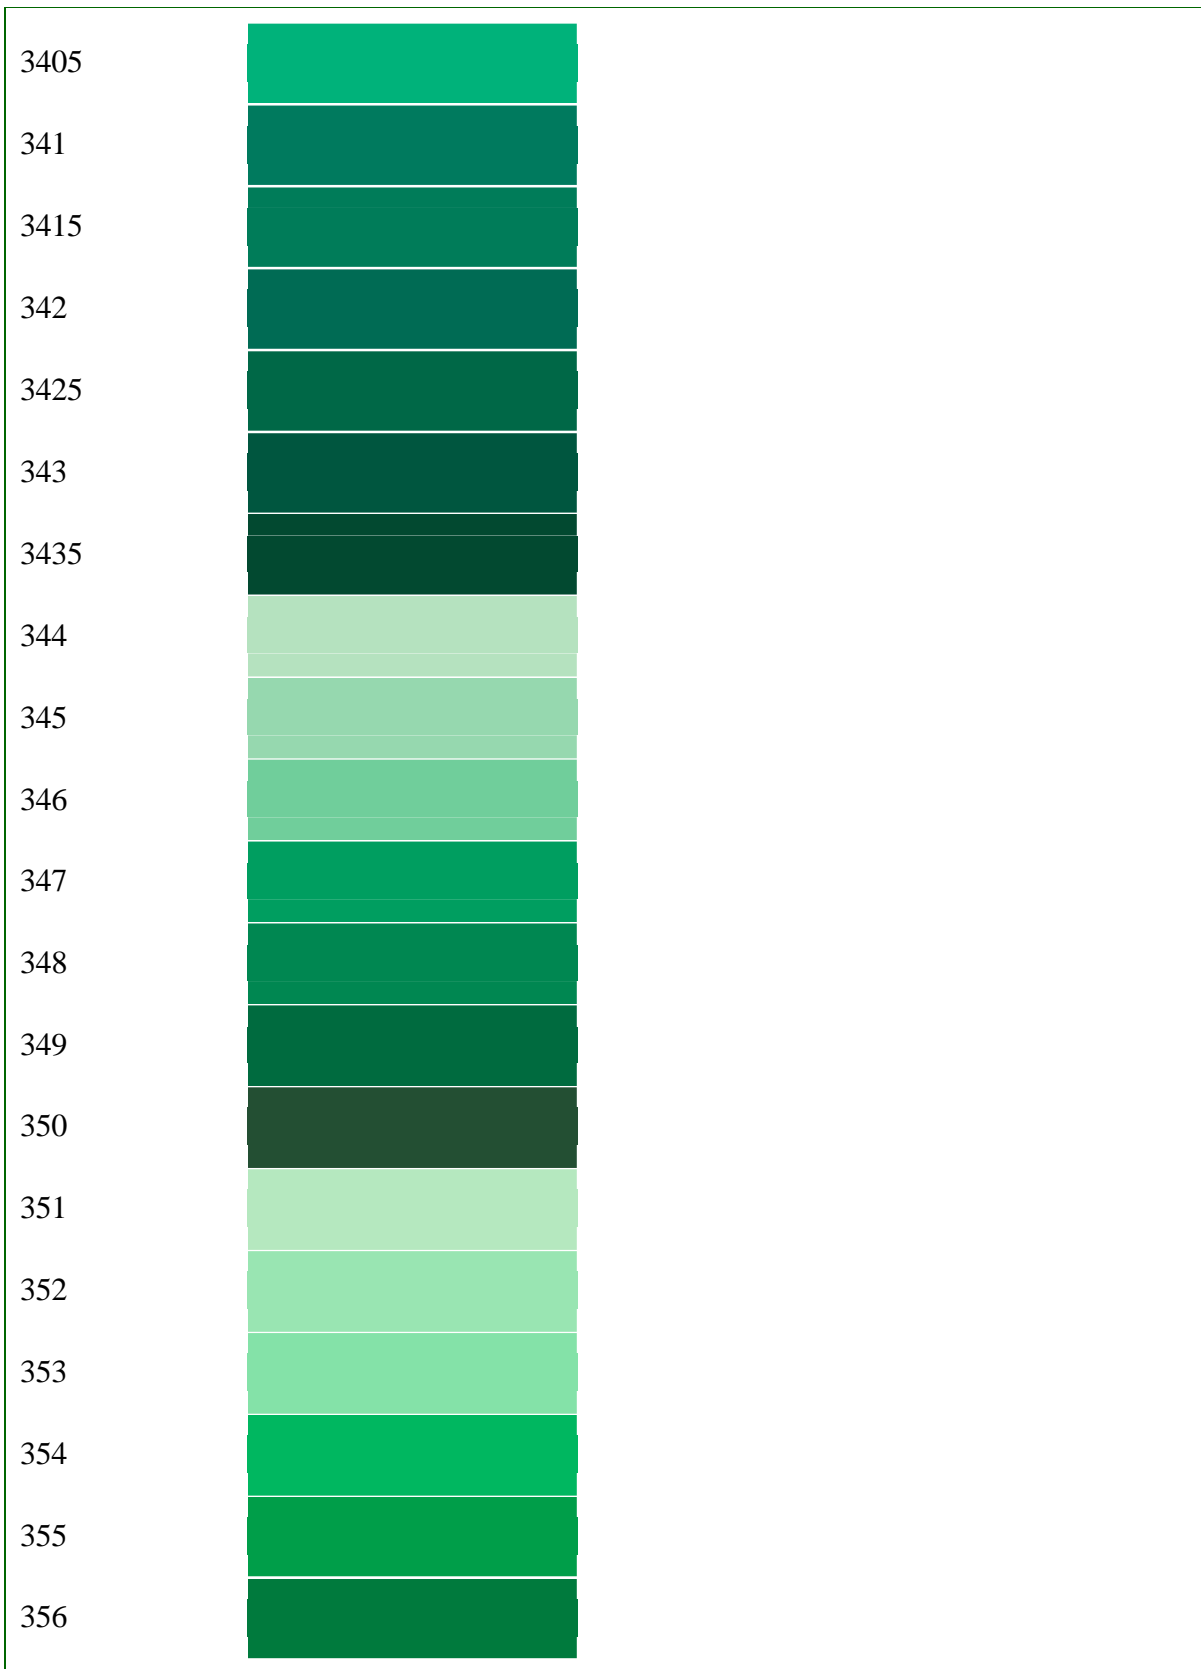

# Pantone Color Table

## **Disclaimer:**

The Pantone Matching System (PMS) is a system shared world wide by the graphic arts industry. You may view this screen to help specify a certain PMS number to use with your job, however you should note that every computer monitor varies slightly in color. To insure an accurate PMS match, you should consult a graphic artist in your area to view an actual PMS color swatch book.

<b>PMS</b>	<b>Color</b>
100	
101	
102	
103	
104	
105	
106	
107	
108	
109	
110	
111	
112	
113	
114	
115	
116	
117	
118	
119	

720

721

722

723

724

725

726