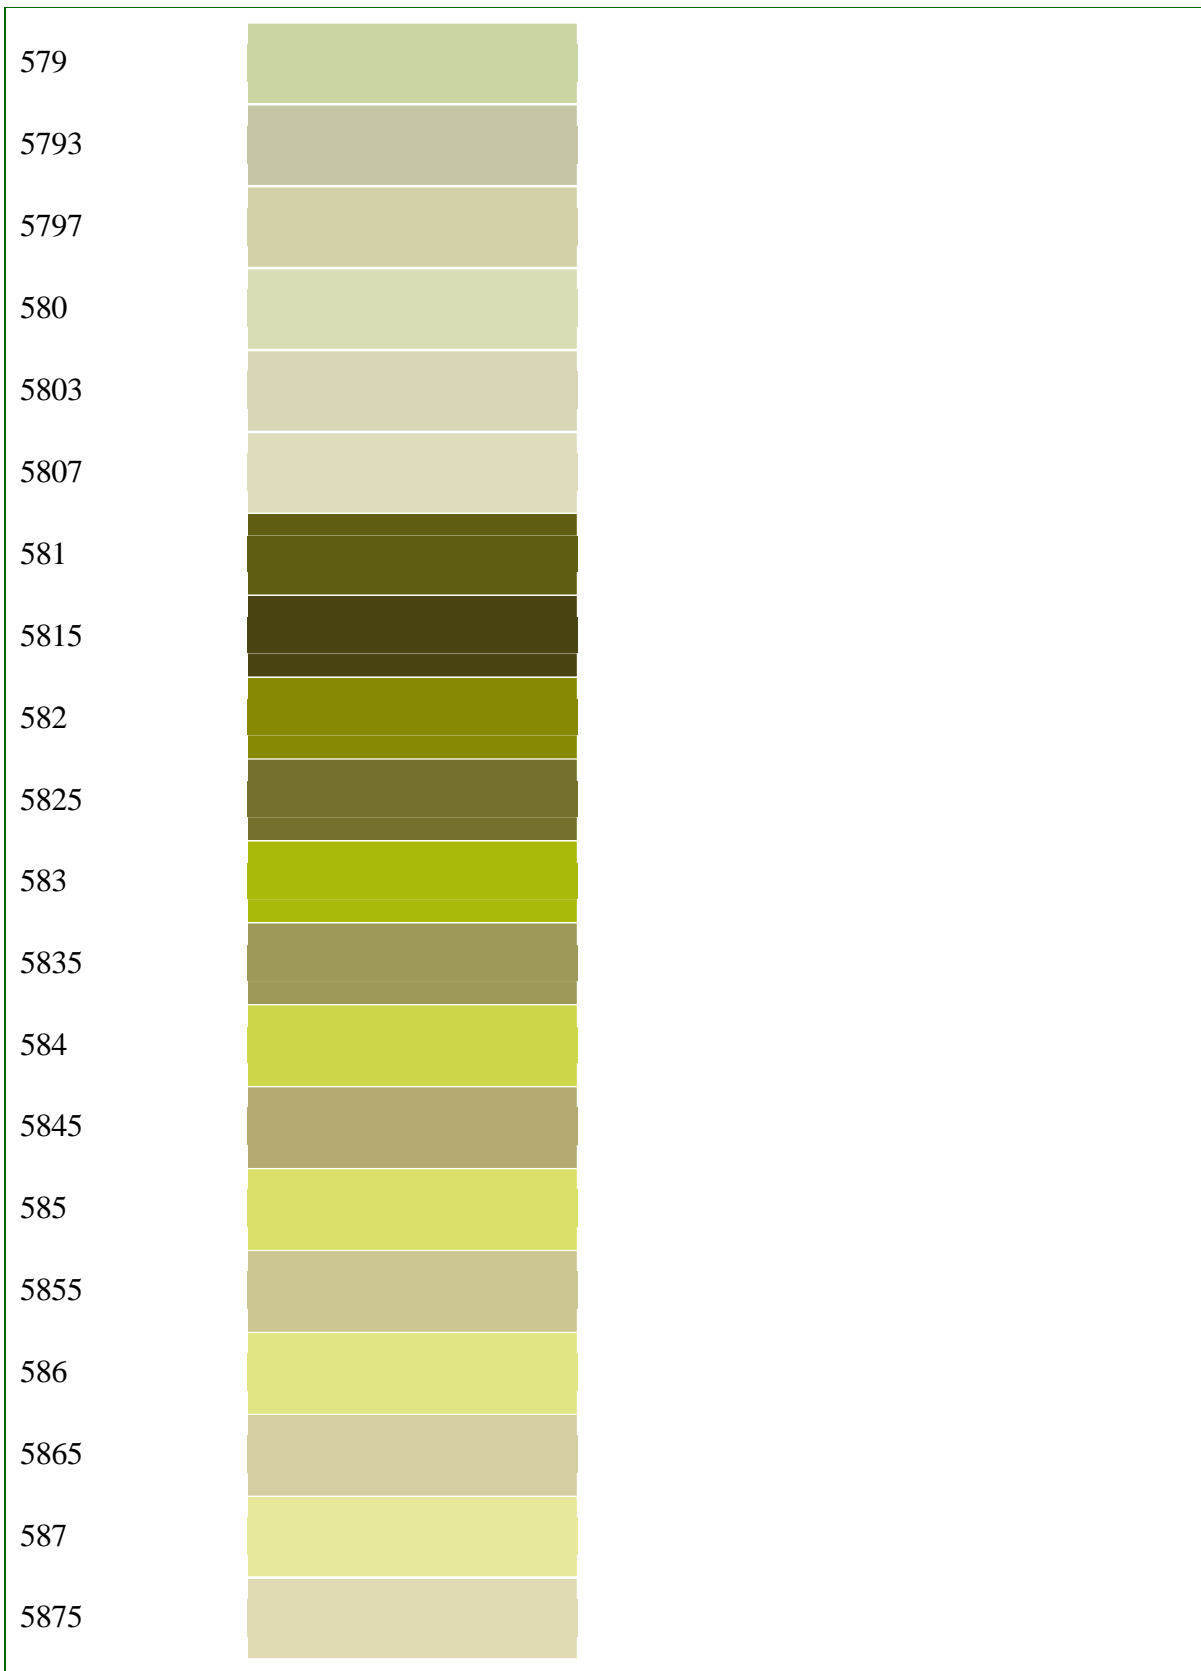

# Pantone Color Table

## **Disclaimer:**

The Pantone Matching System (PMS) is a system shared world wide by the graphic arts industry. You may view this screen to help specify a certain PMS number to use with your job, however you should note that every computer monitor varies slightly in color. To insure an accurate PMS match, you should consult a graphic artist in your area to view an actual PMS color swatch book.

<b>PMS</b>	<b>Color</b>
100	
101	
102	
103	
104	
105	
106	
107	
108	
109	
110	
111	
112	
113	
114	
115	
116	
117	
118	
119	

720

721

722

723

724

725

726