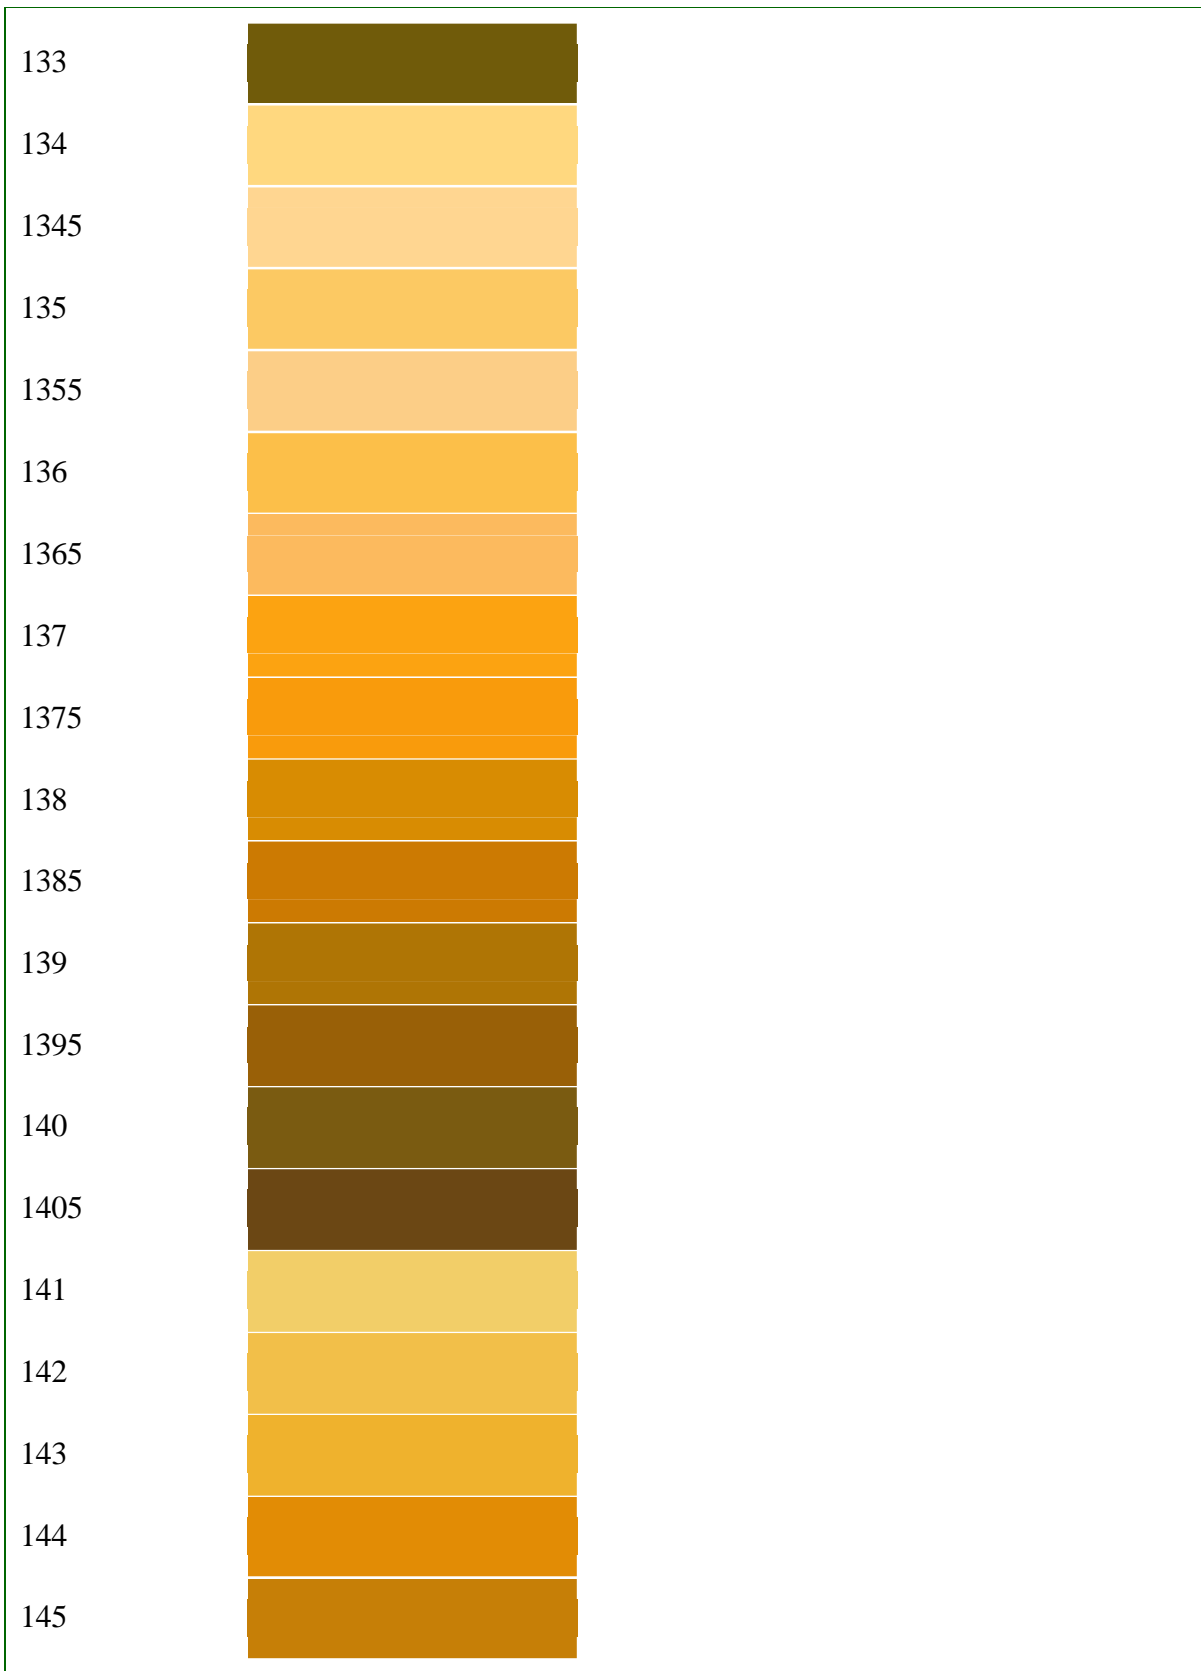

# Pantone Color Table

## **Disclaimer:**

The Pantone Matching System (PMS) is a system shared world wide by the graphic arts industry. You may view this screen to help specify a certain PMS number to use with your job, however you should note that every computer monitor varies slightly in color. To insure an accurate PMS match, you should consult a graphic artist in your area to view an actual PMS color swatch book.

<b>PMS</b>	<b>Color</b>
100	
101	
102	
103	
104	
105	
106	
107	
108	
109	
110	
111	
112	
113	
114	
115	
116	
117	
118	
119	

720

721

722

723

724

725

726