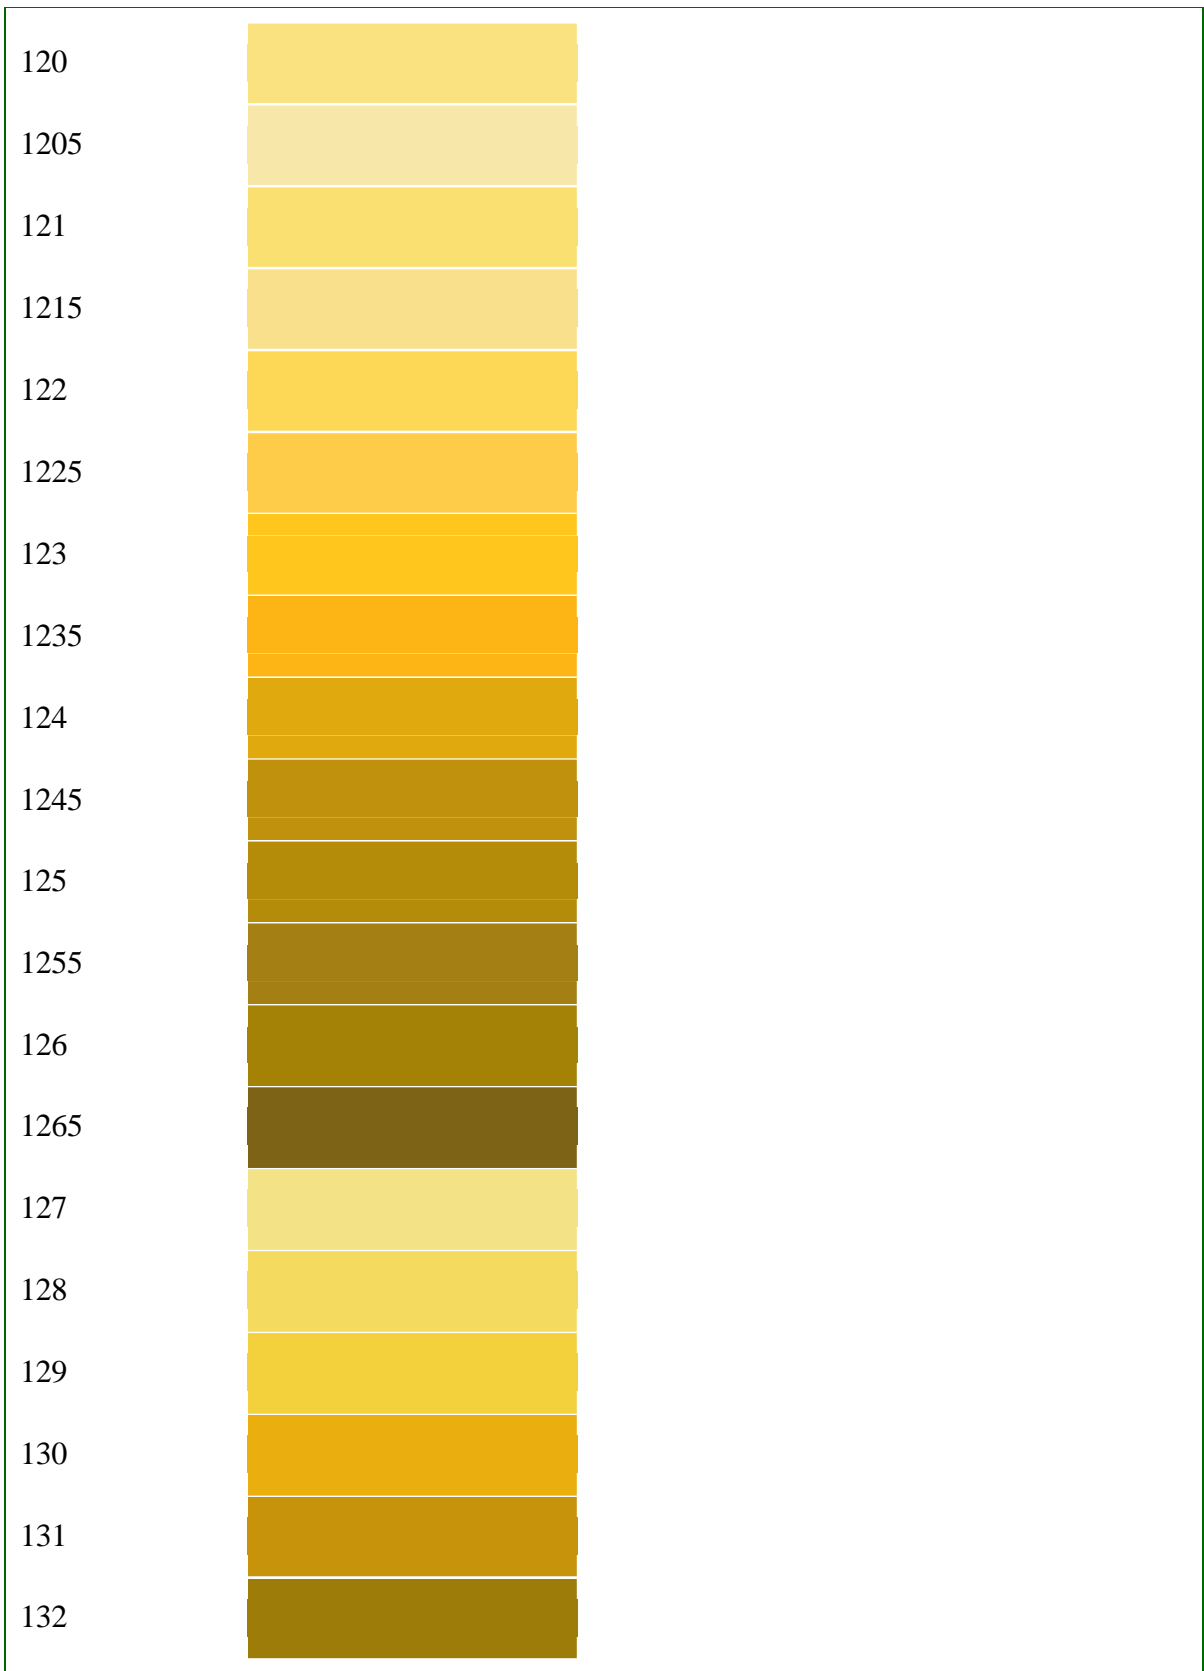

# Pantone Color Table

## **Disclaimer:**

The Pantone Matching System (PMS) is a system shared world wide by the graphic arts industry. You may view this screen to help specify a certain PMS number to use with your job, however you should note that every computer monitor varies slightly in color. To insure an accurate PMS match, you should consult a graphic artist in your area to view an actual PMS color swatch book.

<b>PMS</b>	<b>Color</b>
100	
101	
102	
103	
104	
105	
106	
107	
108	
109	
110	
111	
112	
113	
114	
115	
116	
117	
118	
119	

720

721

722

723

724

725

726