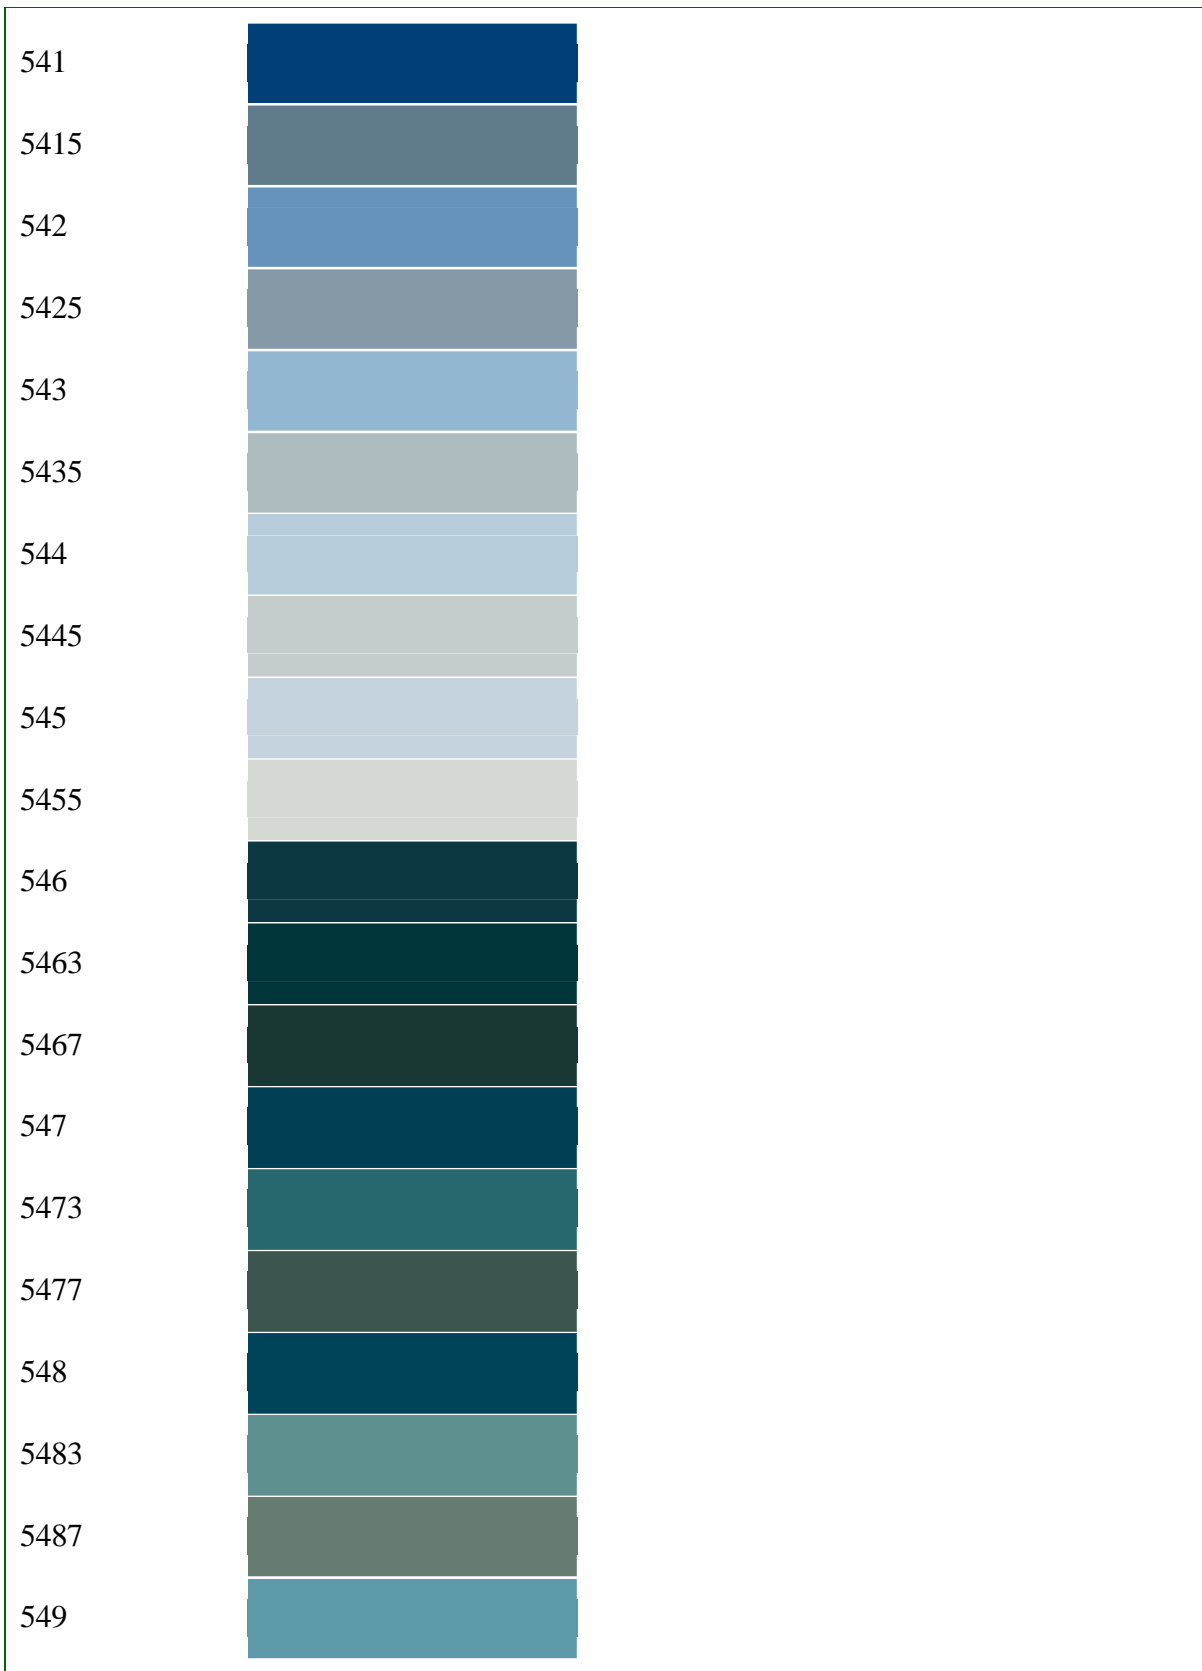

# Pantone Color Table

## **Disclaimer:**

The Pantone Matching System (PMS) is a system shared world wide by the graphic arts industry. You may view this screen to help specify a certain PMS number to use with your job, however you should note that every computer monitor varies slightly in color. To insure an accurate PMS match, you should consult a graphic artist in your area to view an actual PMS color swatch book.

<b>PMS</b>	<b>Color</b>
100	
101	
102	
103	
104	
105	
106	
107	
108	
109	
110	
111	
112	
113	
114	
115	
116	
117	
118	
119	

720

721

722

723

724

725

726